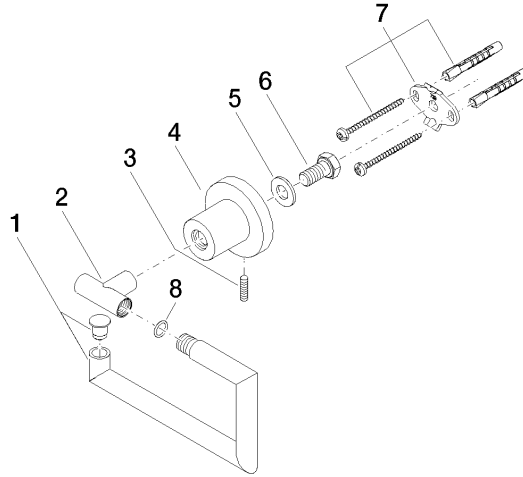

83 500 892

- width 152mm
- height 100 mm
- rosette Ø 55 mm
- 72mm projection

	Chrome	83 500 892-00
	Brushed Platinum	83 500 892-06
	Platinum	83 500 892-08
	Dark Chrome	83 500 892-19
	Brushed Durabronze (23kt Gold)	83 500 892-28
	Matte Black	83 500 892-33
	Brushed Champagne (22kt Gold)	83 500 892-46
	Champagne (22kt Gold)	83 500 892-47
	Brushed Chrome	83 500 892-93
	Brushed Dark Platinum	83 500 892-99

83 500 892

mm [inches]

83 500 892

Parts for other finishes can be found here: Brushed Platinum

### Spare parts list

No.	Item Number	Name	Quantity used	Delivery time
1	90 28 22 640 00-00	holder	1	10
2	05 17 89 552 00-00	holder	1	10
3	04 31 11 113 00 90	pin	1	2
4	08 17 89 505-00	holder	1	10
5	09 30 11 046 90	disc	1	2
6	09 30 30 071 90	screw	1	2
7	05 17 20 739 00 90	fixing set	1	2
8	09 14 10 042 90	seal	1	2