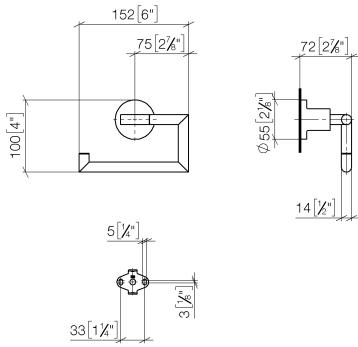

83 500 892

- width 152mm
- height 100 mm
- rosette Ø 55 mm
- 72mm projection

	Chrome	83 500 892-00
	Brushed Platinum	83 500 892-06
	Platinum	83 500 892-08
	Dark Chrome	83 500 892-19
	Brushed Durabronze (23kt Gold)	83 500 892-28
	Matte Black	83 500 892-33
	Brushed Champagne (22kt Gold)	83 500 892-46
	Champagne (22kt Gold)	83 500 892-47
	Brushed Chrome	83 500 892-93
	Brushed Dark Platinum	83 500 892-99

83 500 892

mm [inches]

83 500 892

Parts for other finishes can be found here: Brushed Platinum

### Spare parts list

No.	Item Number	Name	Quantity used	Delivery time
1	90 28 22 640 00-00	holder	1	10
2	05 17 89 552 00-00	holder	1	10
3	04 31 11 113 00 90	pin	1	2
4	08 17 89 505-00	holder	1	10
5	09 30 11 046 90	disc	1	2
6	09 30 30 071 90	screw	1	2
7	05 17 20 739 00 90	fixing set	1	2
8	09 14 10 042 90	seal	1	2